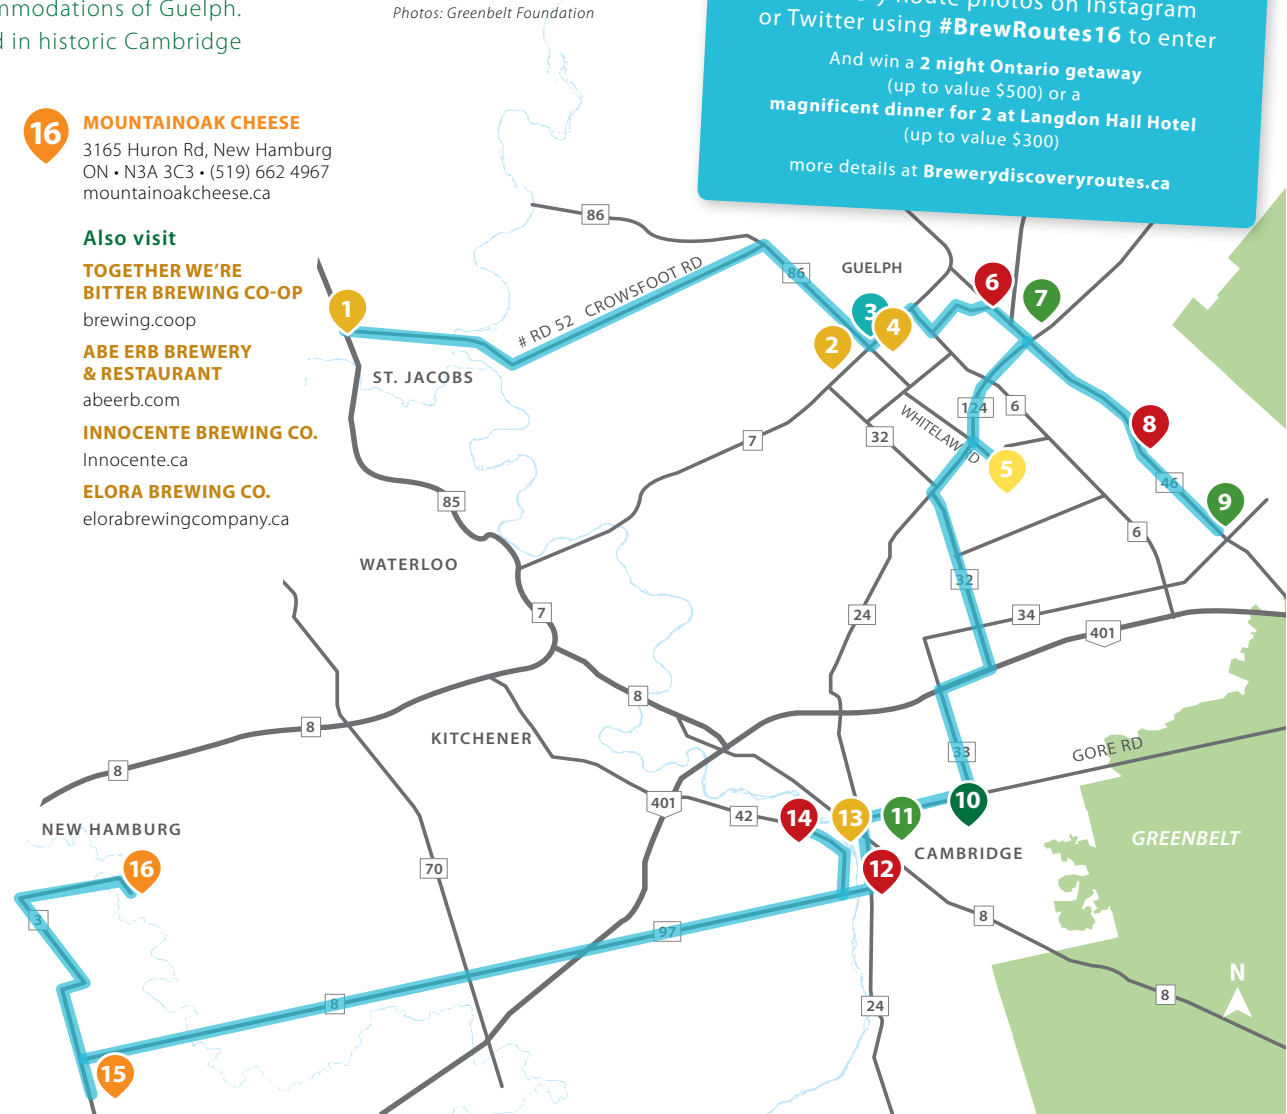

Possibility grows here.

Brewery discovery routes 2016

SELF GUIDED

route 1

GUELPH • CAMBRIDGE
KITCHENER • WATERLOO

WIN!

Just share your favourite Discovery Route photos on Instagram or Twitter using #BrewRoutes16 to enter

Explore quaint villages nestled in rolling countryside, spectacular views from atop 400 million year old limestone cliffs, a Canadian Heritage River and the critically acclaimed restaurants, breweries and accommodations of Guelph. And include a visit to Canada's third oldest farmers' market located in historic Cambridge in the heart of Southwestern Ontario.

Also visit

TOGETHER WE'RE BITTER BREWING CO-OP
brewing.coop

ABE ERB BREWERY & RESTAURANT
abeerb.com

INNOCENTE BREWING CO.
Innocente.ca

ELORA BREWING CO.
elorabrewingcompany.ca

**Call ahead for tour availability as business and tour hours are subject to change. Please consult websites for weekday hours.*

Enjoy local more often

To find out about more than 250 delicious local food restaurants and premium craft beverage artisans and the Brewery Discovery Routes Maps photo contest go to

brewerydiscoveryroutes.ca